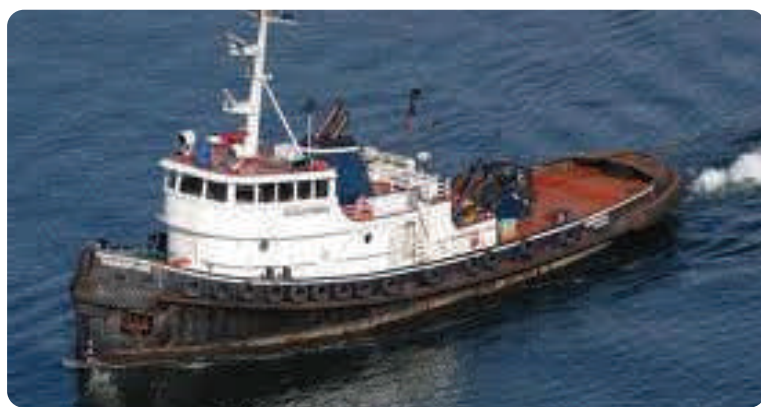

The **Sea Warrior** is a line haul tug that works for Amix Marine Services, working across all of our marine operations

SPECIFICATIONS

Official Number	311798
Built	1959

GENERAL STATISTICS

Vessel Type	Tug
Gross Tonnage	214 T
Net Tonnage	15 T
Vessel Length	27.5 m (90.2')
Vessel Breadth	7.9 m (25.9')
Vessel Depth	4 m (13.1')
Number of Engines	2
Horse Power	1530
Speed (Knots)	12 KTS
Bollard Pull	15.1